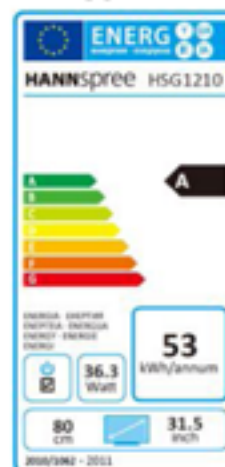

Energy Label

Address

Head Office
Argon 47
4751 XC - Oud Gastel
The Netherlands

t +31 (0)165 528 855
f +31 (0)165 528 720
e info@hotek.nl
i www.hotek.nl